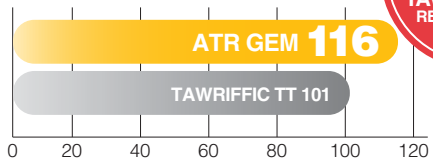

*2010 Nuseed TT yield data

*2010 Nuseed Internal Data Across 9 Sites.