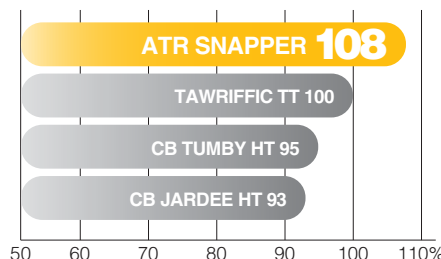

*2010 NVT WA yield data across all 10 sites

*Yield % Tawriffic TT
Mean yield ATR Snapper 1.35 T/ Ha.

ATR Gem Tawriffic TT replacement

BREEDER CODE	NT0107
MATURITY	Early/Mid (similar to TawrifficTT)
*YIELD	TawrifficTT +15%
*OIL	TawrifficTT + 0.3%
BLACKLEG	MR (P)
VIGOUR	Improvement over TawrifficTT
PLANT HEIGHT	Shorter than TawrifficTT
KEY FEATURE	Tawriffic TT Replacement
ALTERNATIVE TO	TawrifficTT, CB Jardee TT, Crusher TT