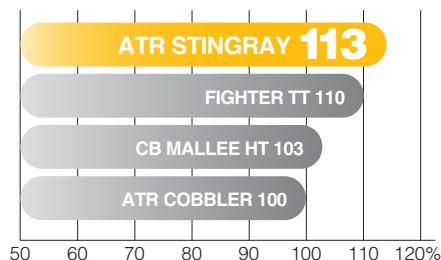

2012 Nuseed TT Canola range

ATR Stingray Flexible, Early season TT

BREEDER CODE	NT0045
MATURITY	Early
*YIELD%	ATR-Cobbler +13%
*OIL	ATR-Cobbler +1.5%
BLACKLEG	MR-MS
VIGOUR	Similar to ATR Cobbler
PLANT HEIGHT	Short
KEY FEATURE	Outstanding yield
ALTERNATIVE TO	Fighter TT, CB Tumby HT, CB Mallee HT

*2010 NVT National yield data across all 42 sites

*Yield % of ATR Cobbler.
Mean yield of ATR Stingray 1.96 T/ Ha.

ATR Snapper Excellent Early to Mid WA option

BREEDER CODE	NT0049
MATURITY	Early/ Early-Mid
*YIELD	Tawriffic TT +8%
*OIL	Tawriffic TT +0.9%
BLACKLEG	MS
VIGOUR	Similar to Tawriffic TT
PLANT HEIGHT	Medium
KEY FEATURE	Even maturity
ALTERNATIVE TO	TawrifficTT, CB Jardee TT, ATR Cobbler