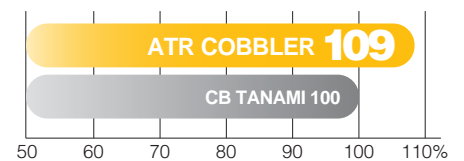

*2007-2010 NVT WA yield data across 37 sites

* All trials both varieties were represented in.
Yield % CB Tanami. Mean yield of ATR Cobbler 2.11 T/ Ha.