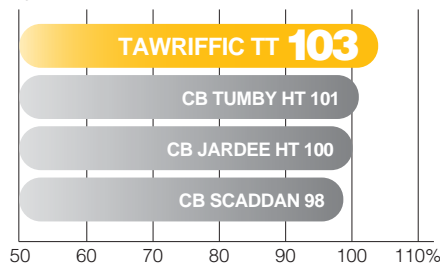

ATR-Cobbler Tawriffic TT

Bred for Western Australia

ORDER
NOW
WHILE STOCKS
LAST

Andrew Suverijn
WESTERN AUSTRALIA
M 0409 484702

NVT proven performance

Tawriffic TT

BREEDER CODE	BLN 3697
MATURITY	Early - Mid
YIELD%	CB Jardee HT +3%
OIL	CB Jardee HT +3%
BLACKLEG	MR
VIGOUR	Good
PLANT HEIGHT	Medium
KEY FEATURE	Very high oil content
ALTERNATIVE TO	CB Jardee HT CB Tumbly HT

ATR Cobbler

BREEDER CODE	NMT 040
MATURITY	Early-Early/mid
YIELD%	CB Tanami +9%
OIL	CB Tanami +3%
BLACKLEG	MS
VIGOUR	Good
PLANT HEIGHT	Short/medium
KEY FEATURE	Highly versatile variety
ALTERNATIVE TO	CB Tanami, CB Mallee HT

*2009-2010 NVT WA Main Season yield data across all 17 sites

*Yield % CB Jardee HT.
Mean yield of Tawriffic TT 1.78 T/ Ha.

*2007-2010 NVT WA yield data across 37 sites

* All trials both varieties were represented in.
Yield % CB Tanami. Mean yield of ATR Cobbler 2.11 T/ Ha.