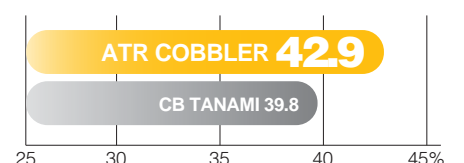

*2009-2010 NVT WA Main Season yield data across all 17 sites

*Yield % CB Jardee HT.
Mean yield of Tawriffic TT 1.78 T/ Ha.

*2007-2010 NVT WA yield data across 37 sites

* All trials both varieties were represented in.
Yield % CB Tanami. Mean yield of ATR Cobbler 2.11 T/ Ha.

*2009-2010 NVT WA Main Season oil data across all 17 sites

*2007-2010 NVT WA oil data across 37 sites

* Across 37 sites available 15.2.11

NextGeneration
Roundup Ready®

STATE OF THE ART SEED TECHNOLOGY

GT Scorpion