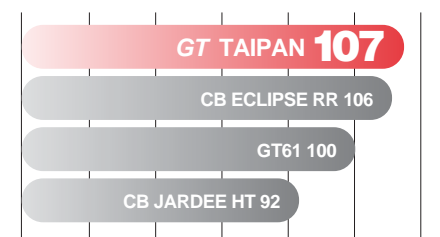

GT Taipan

NEW

BREEDER CODE	NG0298
MATURITY	Early Mid
YIELD%	GT Scorpion +12%
OIL	= GT Scorpion^
BLACKLEG	R-MR^
VIGOUR	Good
PLANT HEIGHT	Short-Medium
KEY FEATURE	Improved vigour
ALTERNATIVE TO	Hyola 502RR, GT Scorpion

^Nuseed 2009 Internal data.

NVT proven

GET THE FACTS!

***2010 NVT WA Roundup Ready® yield data across all 6 sites**

* Yield % ATR Cobbler. Mean yield GT Scorpion 1.34 T/Ha.

***2010 NVT WA Roundup Ready® yield data across 5 sites**

* Data from sites all varieties were included in. Yield % GT61. Mean Yield GT Taipan 1.23 T/Ha.

***2009-2010 NVT National Roundup Ready® yield data across 12 sites**

* Sites with a mean yield of less than 2 Tonnes per Ha. Yield % GT61. Mean yield GT Scorpion 1.61 T/Ha.