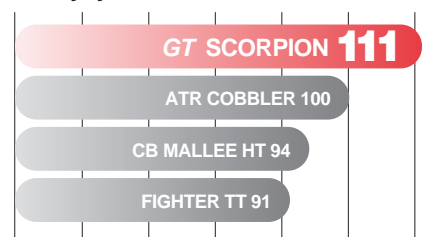

*2009-2010 NVT WA Main Season oil data across all 17 sites

*2007-2010 NVT WA oil data across 37 sites

* Across 37 sites available 15.2.11

NextGeneration
Roundup Ready®

STATE OF THE ART SEED TECHNOLOGY

GT Scorpion

BREEDER CODE	NG0195
MATURITY	Early / Early Mid
YIELD%	GT61 + 11%
OIL	= ATR-Cobbler
BLACKLEG	MR (P)
VIGOUR	Good
PLANT HEIGHT	Short-Medium
KEY FEATURE	Overall versatility
ALTERNATIVE TO	Hyola 404RR, Hyola 502RR, Hyola 505RR

GT Taipan

NEW

BREEDER CODE	NG0298
MATURITY	Early Mid
YIELD%	GT Scorpion +12%
OIL	= GT Scorpion^
BLACKLEG	R-MR^
VIGOUR	Good
PLANT HEIGHT	Short-Medium
KEY FEATURE	Improved vigour
ALTERNATIVE TO	Hyola 502RR, GT Scorpion

^Nuseed 2009 Internal data.

NVT proven

GET THE FACTS!

***2010 NVT WA Roundup Ready® yield data across all 6 sites**

* Yield % ATR Cobbler. Mean yield GT Scorpion 1.34 T/Ha.

***2010 NVT WA Roundup Ready® yield data across 5 sites**