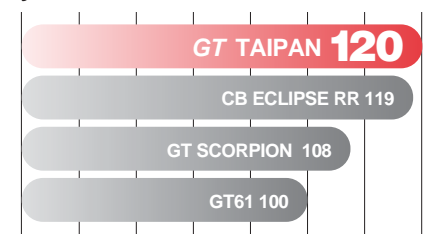

*2010 NVT National Roundup Ready® yield data across all 8 sites

* Data from sites all varieties were included in. Yield % GT61. Mean Yield GT Taipan 1.82 T/Ha.

SENATOR® 600
Homeland Security for your crop

All Nuseed Roundup Ready varieties come with Senator as the base treatment.