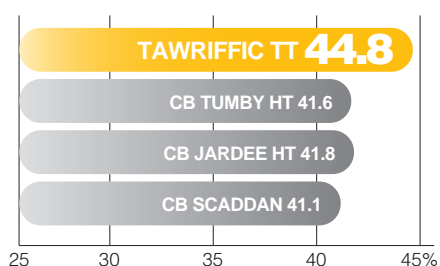

ATR Cobbler

BREEDER CODE	NMT 040
MATURITY	Early-Early/mid
YIELD%	CB Tanami +9%
OIL	CB Tanami +3%
BLACKLEG	MS
VIGOUR	Good
PLANT HEIGHT	Short/medium
KEY FEATURE	Highly versatile variety
ALTERNATIVE TO	CB Tanami, CB Mallee HT

*2009-2010 NVT WA Main Season yield data across all 17 sites

*Yield % CB Jardee HT.
Mean yield of Tawriffic TT 1.78 T/ Ha.

*2007-2010 NVT WA yield data across 37 sites

* All trials both varieties were represented in.
Yield % CB Tanami. Mean yield of ATR Cobbler 2.11 T/ Ha.

*2009-2010 NVT WA Main Season oil data across all 17 sites

*2007-2010 NVT WA oil data across 37 sites

* Across 37 sites available 15.2.11

NextGeneration
Roundup Ready®

STATE OF THE ART SEED TECHNOLOGY

GT Scorpion