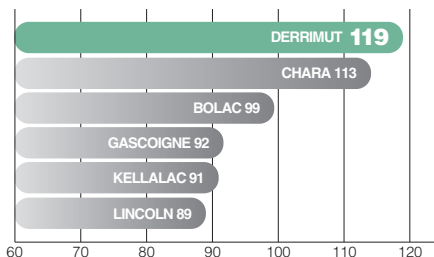

Derrimut wheat does it again

in Southern Farming Systems trials

Seed
Available
Now

Short strawed, CCN resistant and with excellent yields, Derrimut is widely adapted to sowing throughout Victoria. It is ideal for stubble management, with excellent resistance to stem and leaf rust.

MATURITY	Early-Mid
CLASSIFICATION	AH
STEM RUST	MR
STRIPE RUST	MS
LEAF RUST	R
CCN	R
BORON	Moderately Tolerant
HEIGHT	Short
YIELD	See data

Southern Farming Systems Spring Wheat Trial Data. Inverleigh 2009

Yield percentage of site mean.
Derrimut mean yield 6.10 Tonnes / Ha